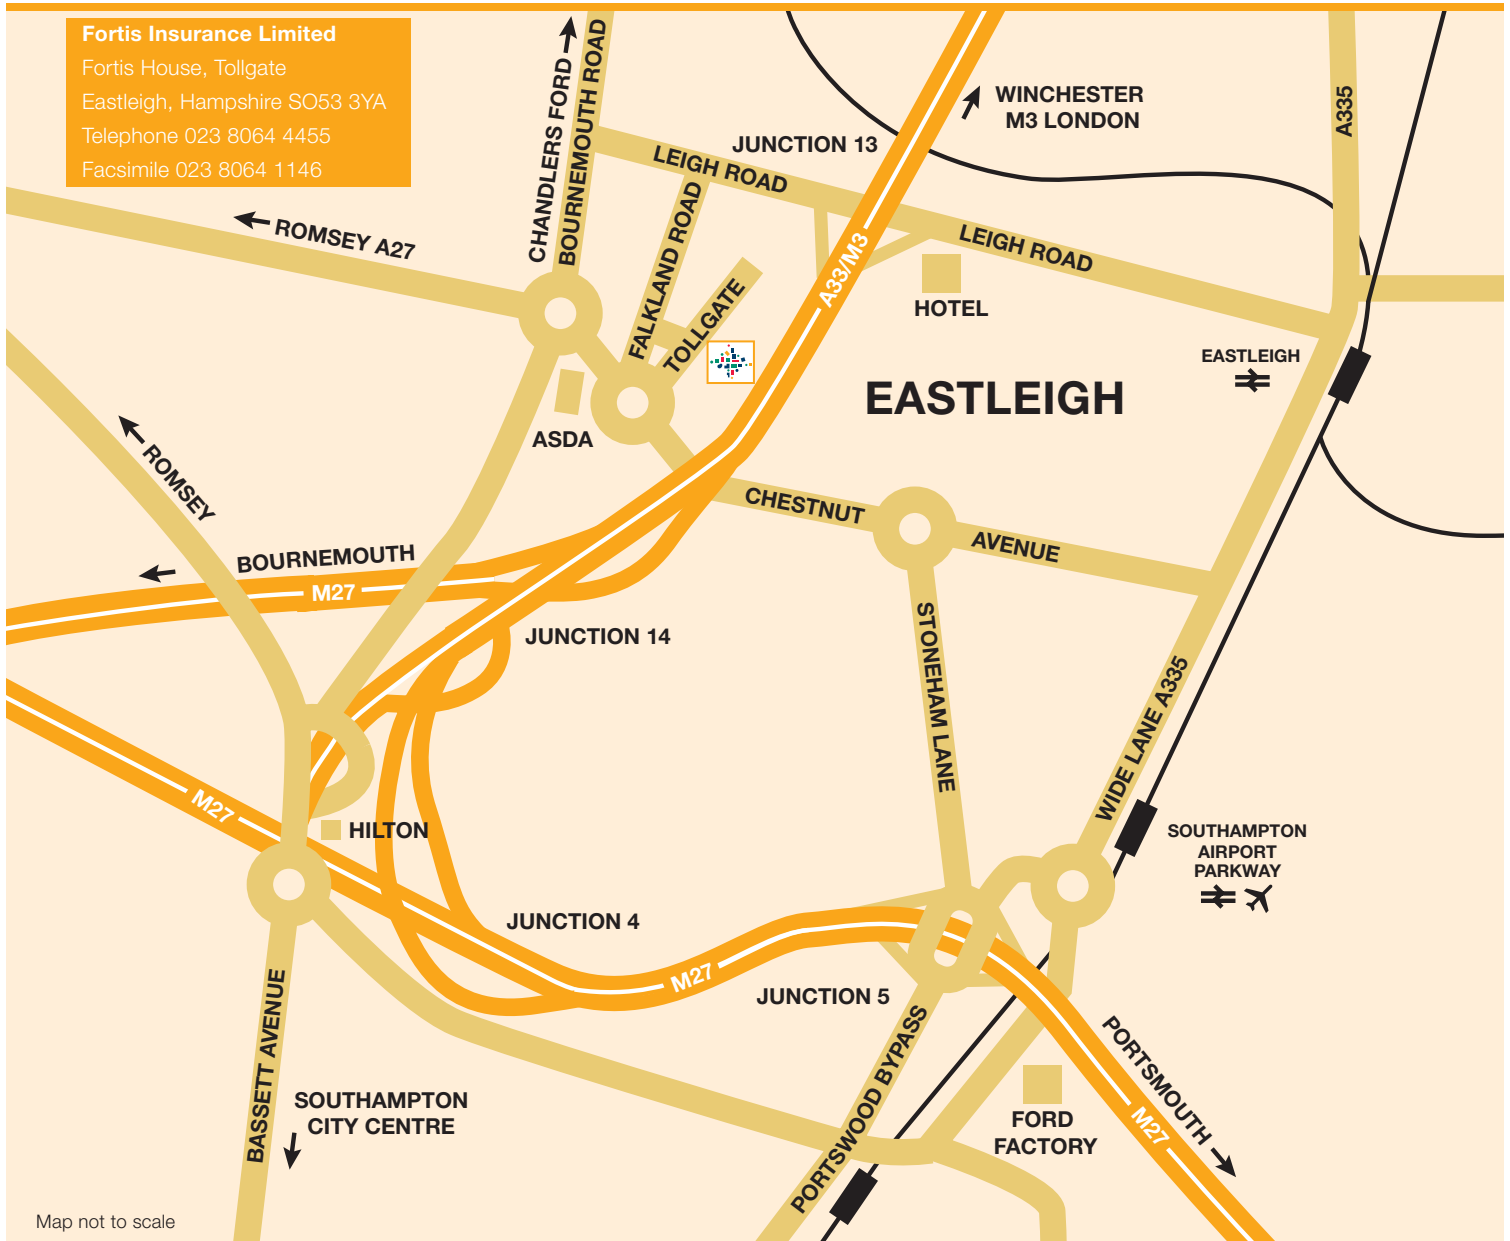

# How to find us at Eastleigh

### From London and the North

Leave M3 at Junction 13 to Eastleigh/Chandlers Ford. Turn left into Leigh Road. From Leigh Road turn 3rd left into Falkland Road. Tollgate is left at the end of Falkland Road.

### From Bournemouth and the West

Follow the M27 to the M3. Leave M3 at Junction 13 to Eastleigh/Chandlers Ford. Turn left into Leigh Road. From Leigh Road turn 2nd left into Falkland Road. Tollgate is left at the end of Falkland Road.

### From Portsmouth and the East

Leave M27 at Junction 5 (Southampton Airport). Take third exit off roundabout into Stoneham Lane. At the end of Stoneham

Lane turn left into Chestnut Avenue. At the next roundabout take the third exit into Tollgate.